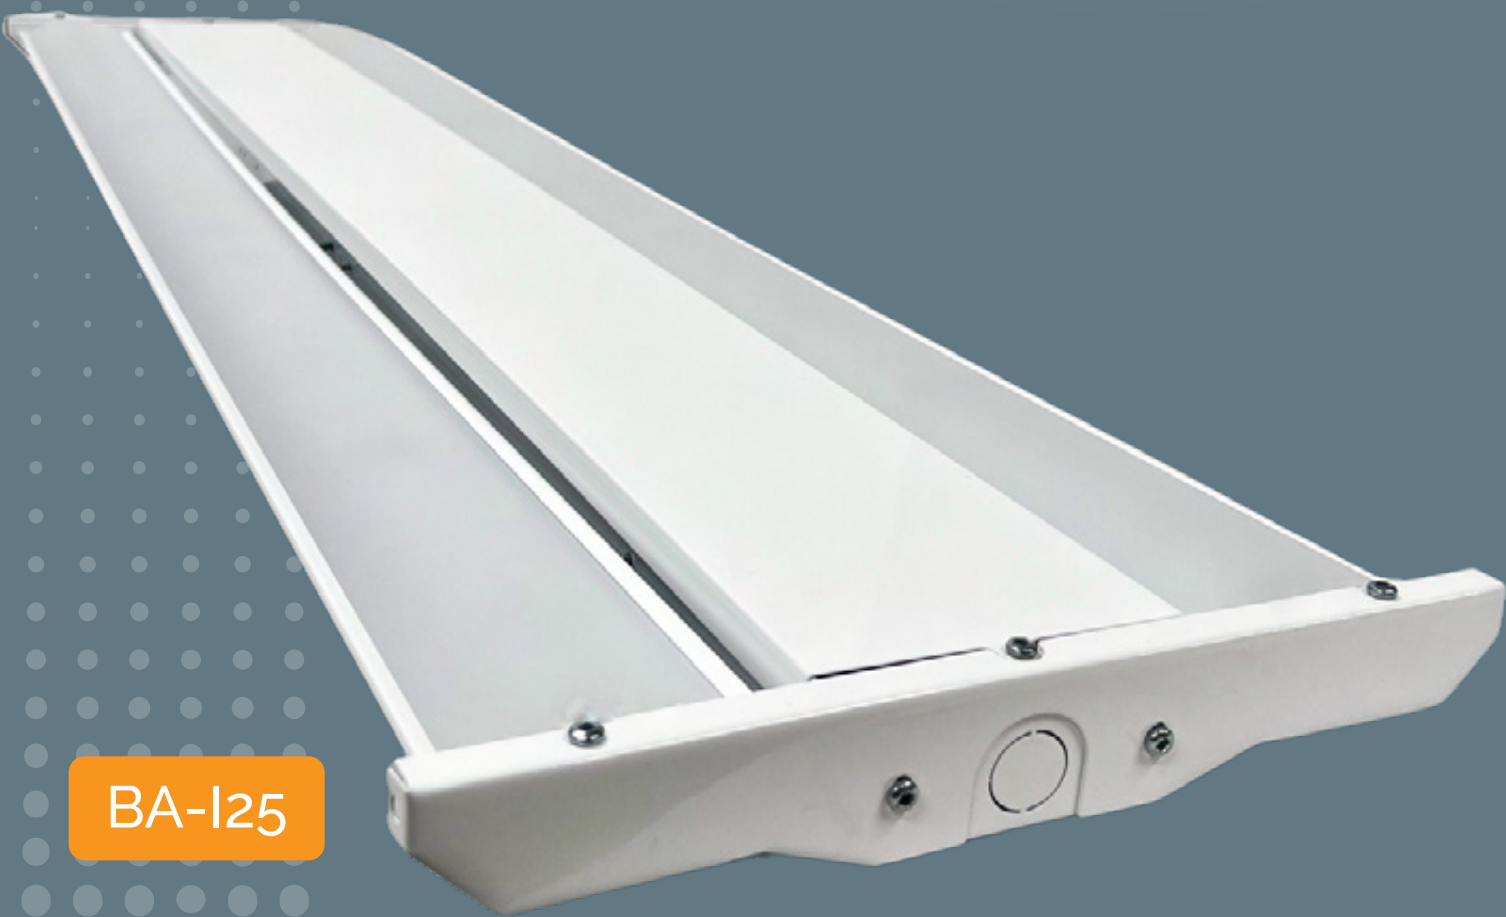

40W | 6500K | 6000 lumen

0.1% Dimming - Zero Flicker

LZ-A22-P50

www.jwled.ca

Poultry Farm
Ontario | 2023

LOCAL TRUCK SHOP

Linear Highbay - 1' x 4'
130W | 5000K | 19,500 lumen

BA-I25