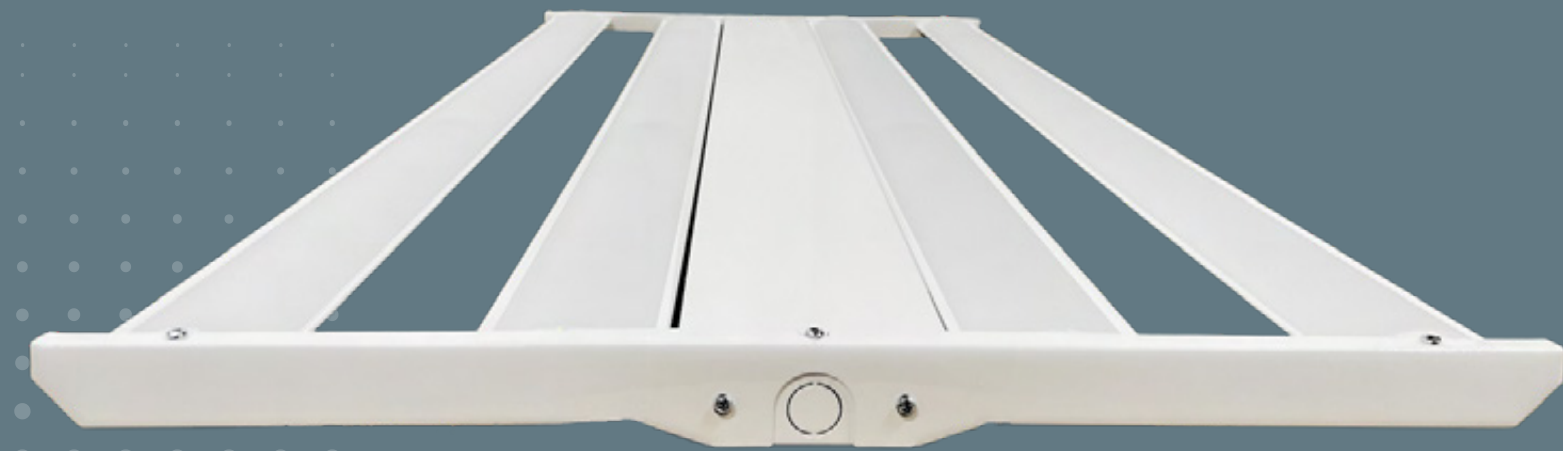

FABRICATION SHOP

Linear Highbay - 2' x 4'
260W | 6500K | 39,000 lumen

BA-K30

www.jwled.ca