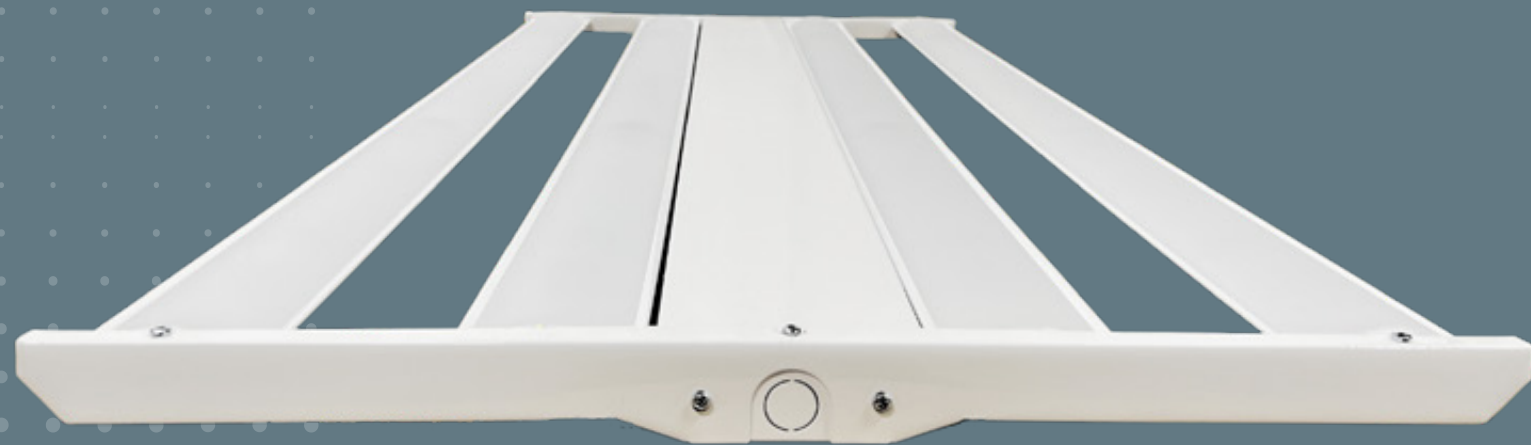

EQUIPMENT REPAIR SHOP

BAS-2X4 Linear Highbay
5000K | Suspension Mounted
Frosted Lens