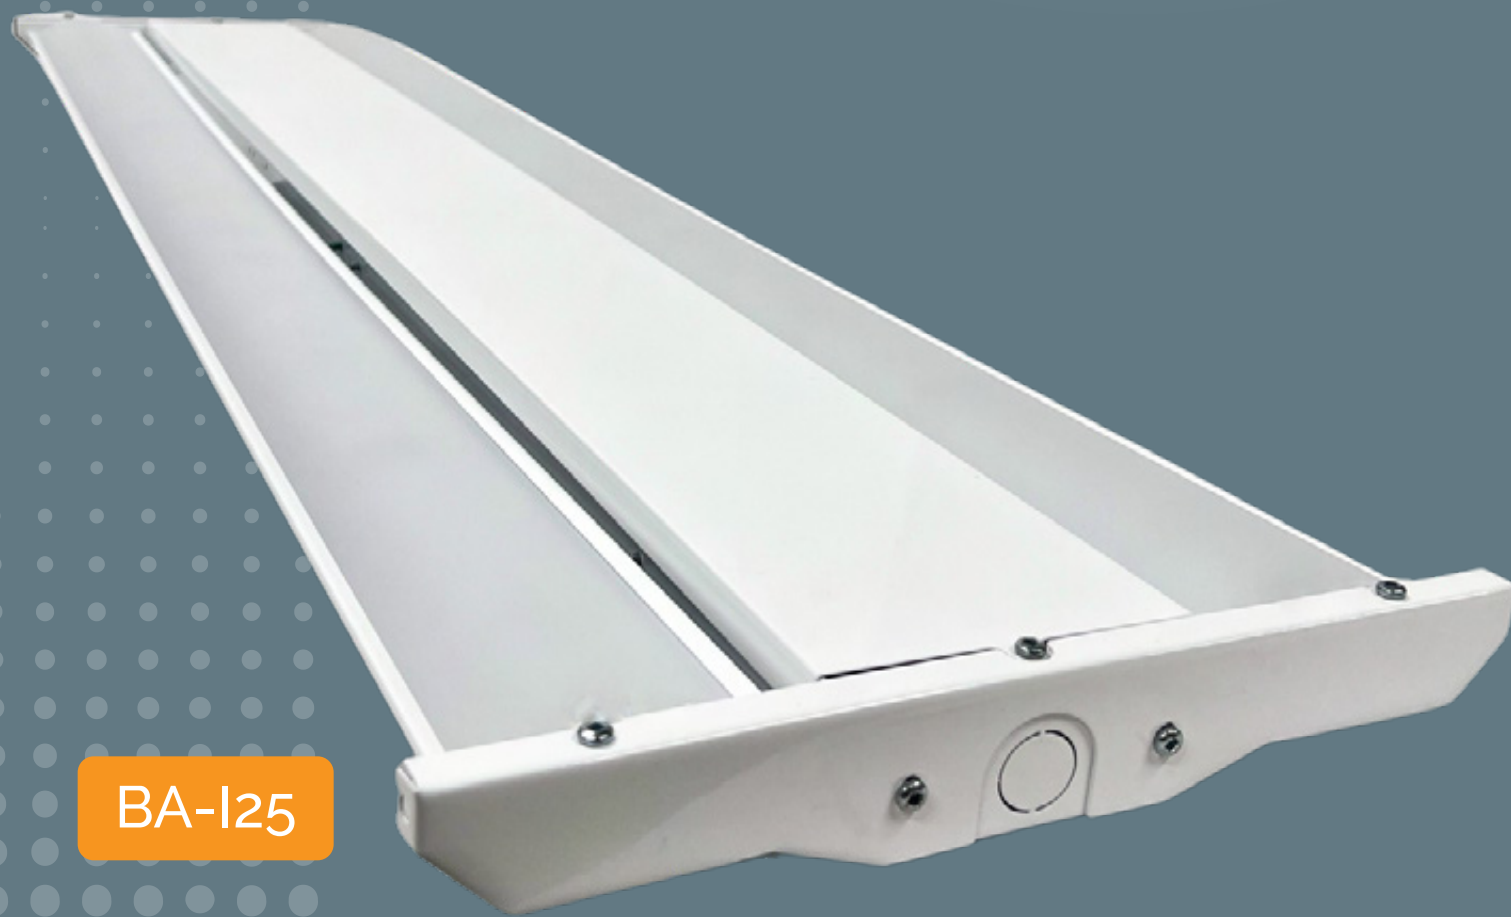

Linear Highbay - 2' x 4'
260W | 6500K | 39,000 lumen

BA-K30

www.jwled.ca

Shipping Warehouse
Ontario | 2023

MANUFACTURING SHOP

Linear Highbay - 1' x 4"
130W | 5000K | 19,500 lumen

BA-I25

www.jwled.ca