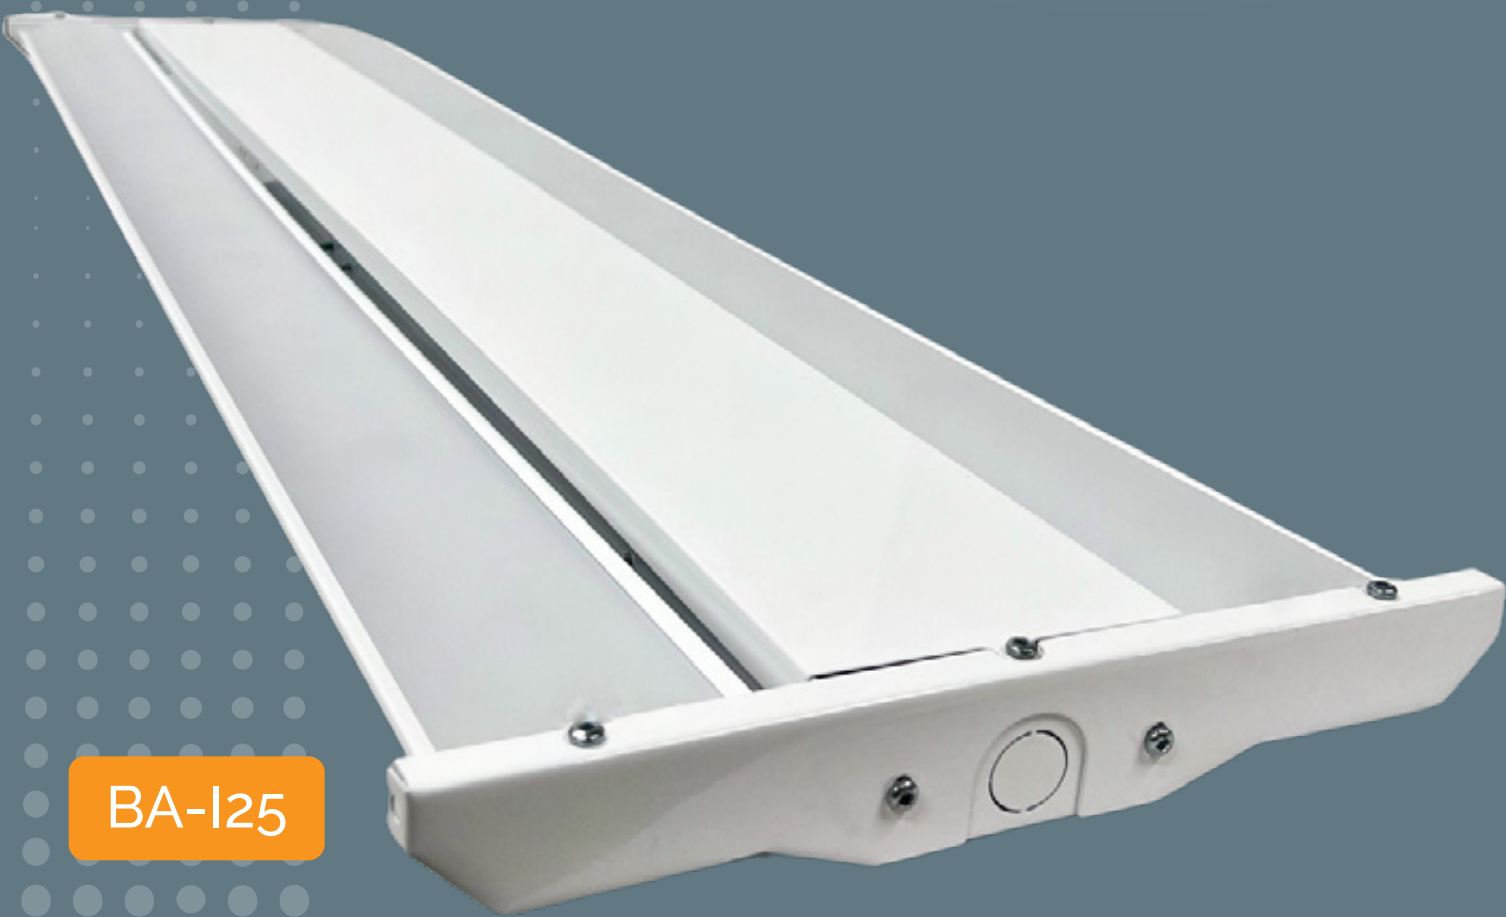

NEW SHOP BUILD

Linear Highbay - 1' x 4'
130W | 5000K | 19,500 lumen

BA-I25

www.jwled.ca

New Shop Build
Ontario | 2023

GENERATOR / POWER ROOM

Linear Lowbay - 4'
65W | 5000K | 9750 Lumen

BA-L32