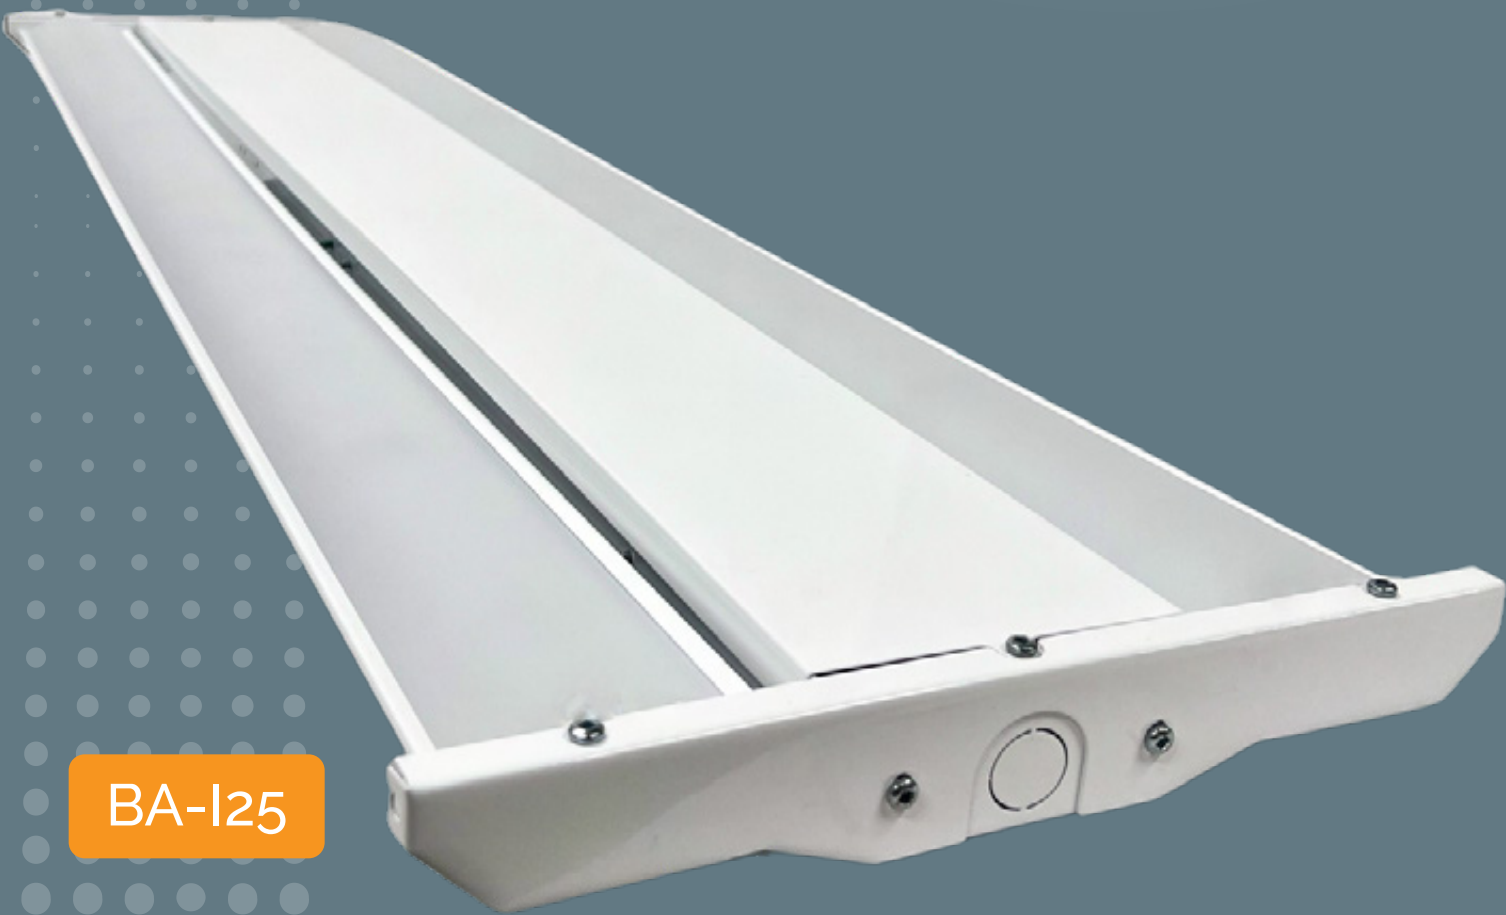

NEW SHOP BUILD

Linear Highbay - 1' x 4'
130W | 5000K | 19,500 lumen

BA-I25

www.jwled.ca