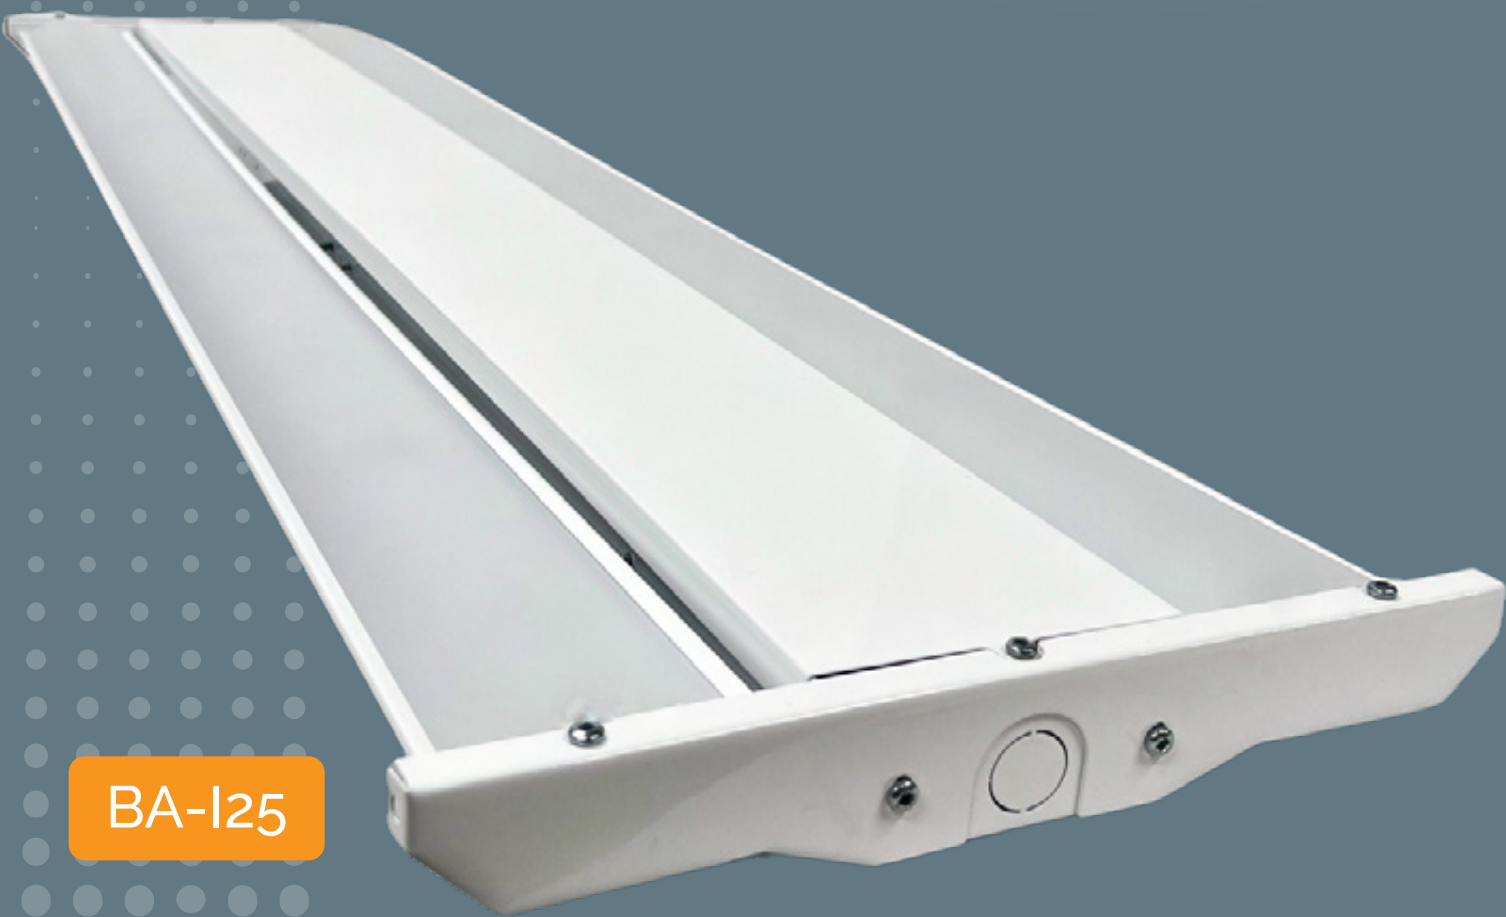

LOCAL TRUCK SHOP

Linear Highbay - 1' x 4'
130W | 5000K | 19,500 lumen

BA-I25

www.jwled.ca