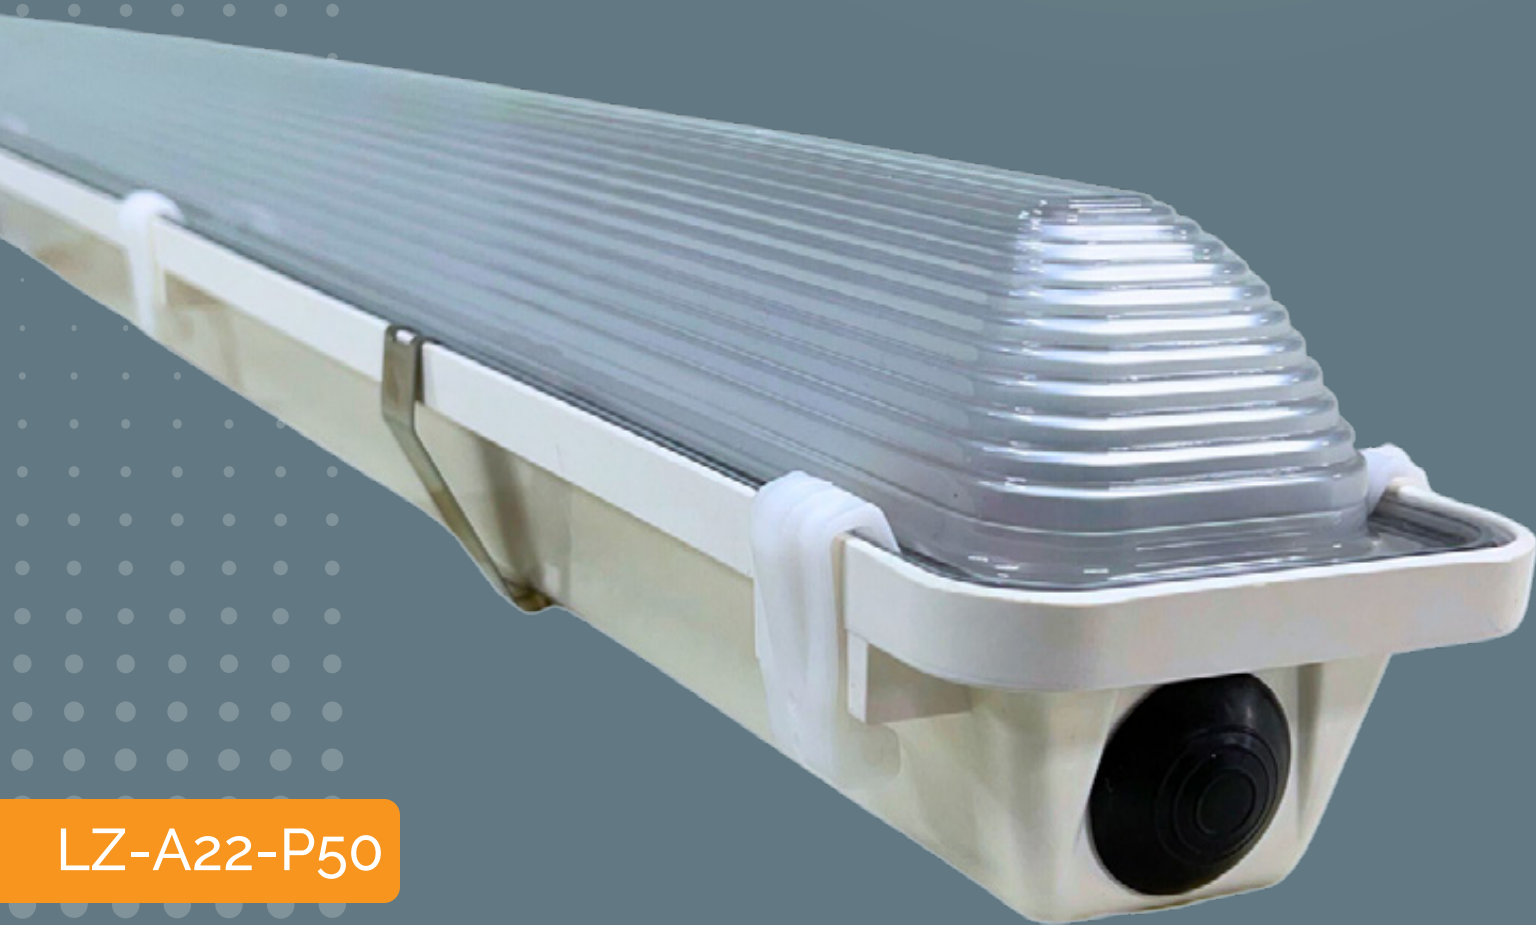

POULTRY BARN

Poultry Vaportight - 4ft

40W | 6500K | 6000 lumen

0.1% Dimming - Zero Flicker

LZ-A22-P50

www.jwled.ca

Poultry Farm
Ontario | 2023

LOCAL TRUCK SHOP