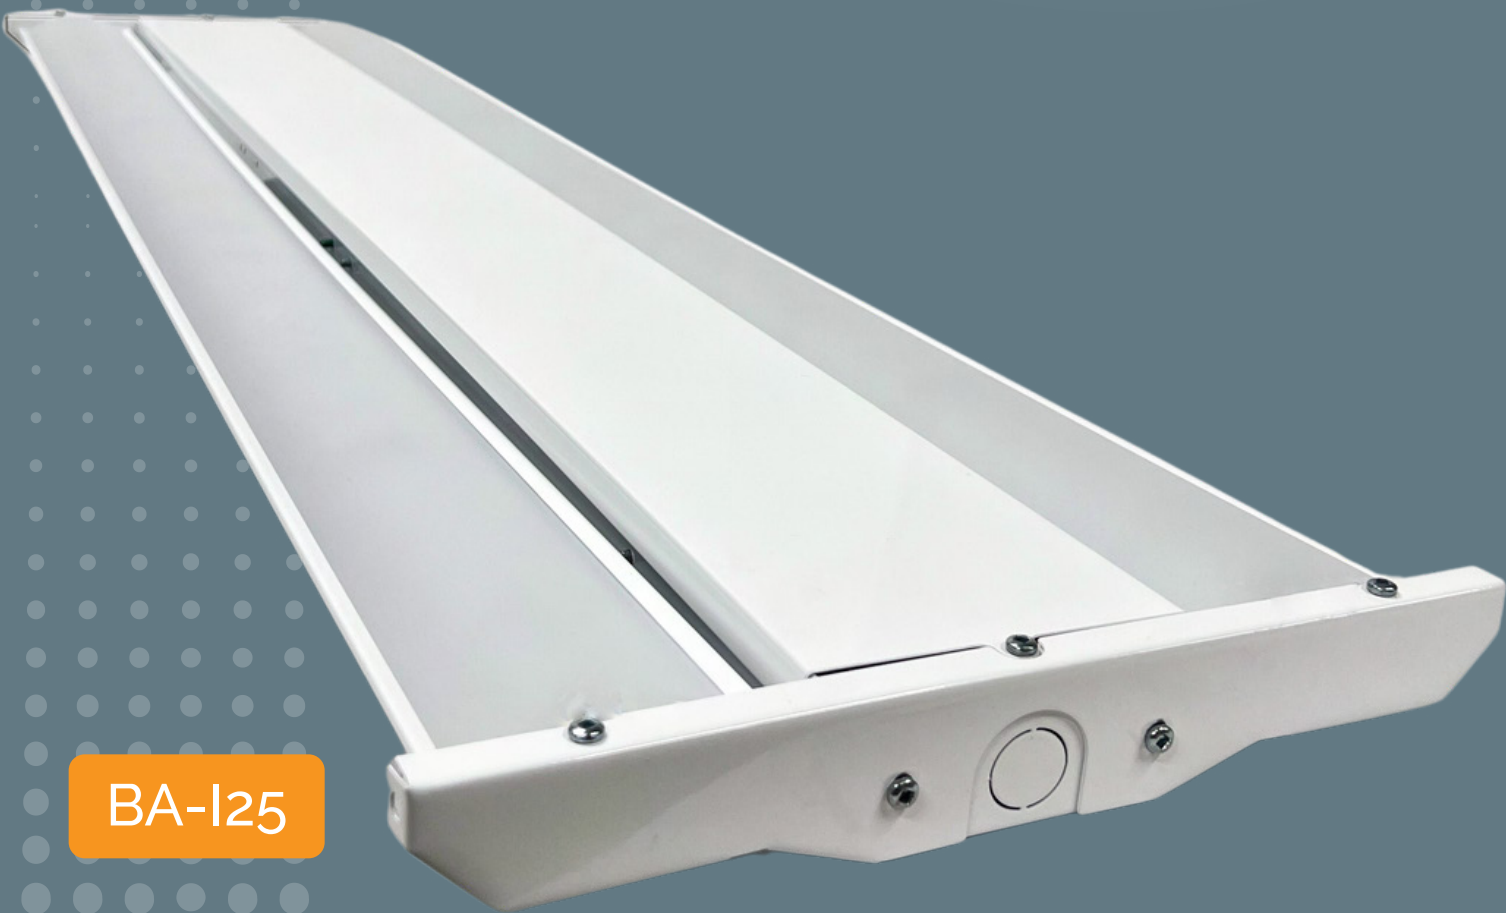

NEW SHOP BUILD

Linear Highbay - 1' x 4'
130W | 5000K | 19,500 lumen

BA-I25

www.jwled.ca