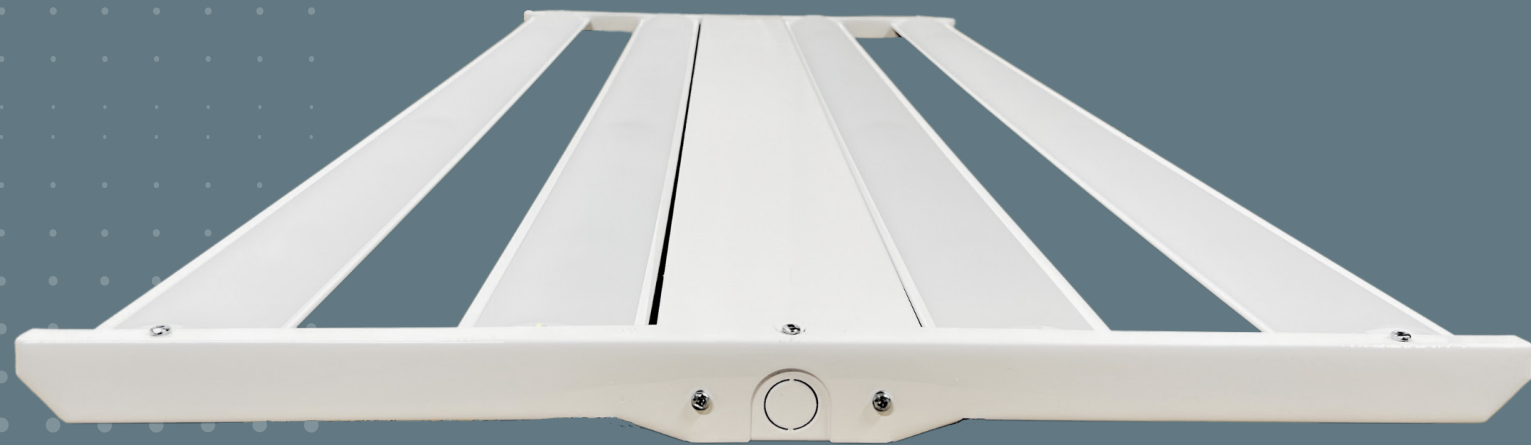

EQUIPMENT REPAIR SHOP

BAS-2X4 Linear Highbay
5000K | Suspension Mounted
Frosted Lens

BAS-2X4

www.jwled.ca

Equipment Repair Shop
Elmira, Ontario | 2022

INNOVATIVE PRINT SHOP

BAS-2X4 Linear Highbay

4000K | Frosted Lenses
90 CRI