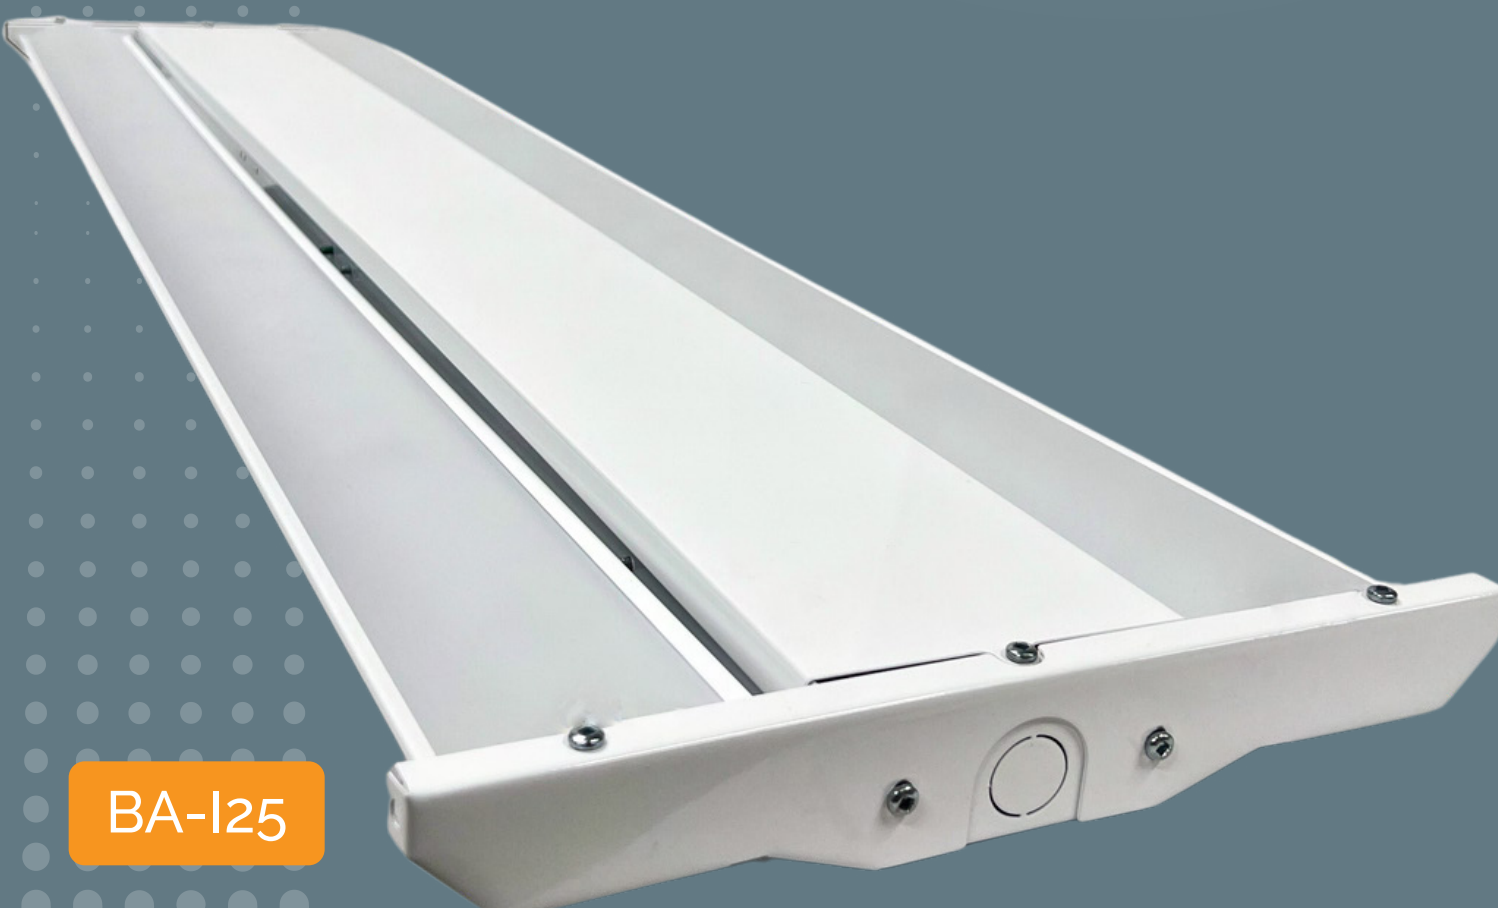

LOCAL TRUCK SHOP

Linear Highbay - 1' x 4'
130W | 5000K | 19,500 lumen

BA-I25

www.jwled.ca